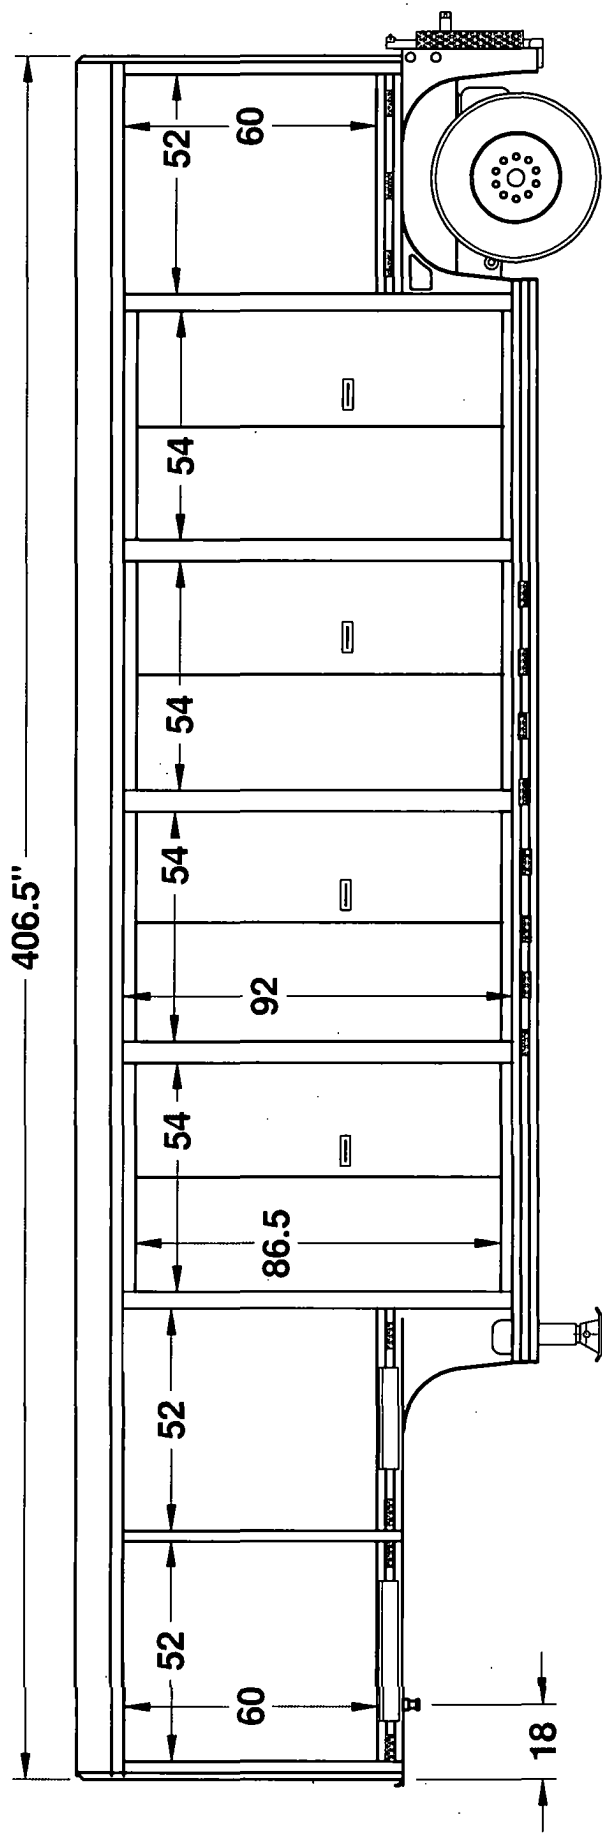

7797116

DBI BEVERAGE  
STOCKTON, CA

BT14SS092406

ACTUAL DOOR OPENING IN 92" SLAM DOOR BAYS 86.5"

**MICKEY**  
TRUCK BODIES

**MICKEY TRUCK BODIES INC.**

DRAWN BY: LAB

DATE: 07/10/15

CHECKED BY:

**DBI BEVERAGE**

**14 BAY**

DATE:

DRAWING NO: **Q7055B15**

PAGE: OF:

Rev.	Date	By	Description
A	11/9/05	LAB	Update Wording